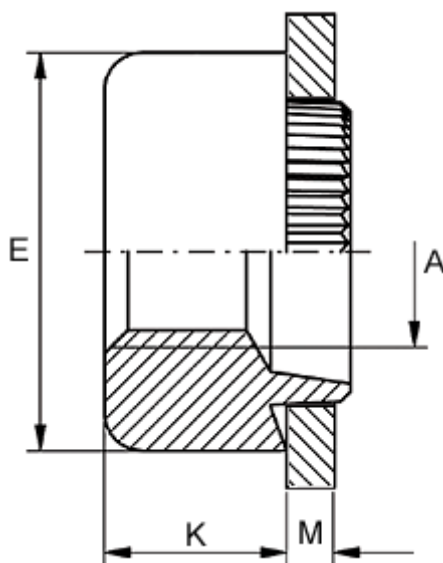

Article number: 12731000025120

Description: KLEE-coil 731 000 025.120
M2,5 Steel, zinc-pl. & chr. yellow

Measures

Female thread A	= M2,5
Height K	= 3.0
Outer diameter E	= 6.0
Plate thickness	= 2.9 to 3.1
Recommended bore diameter +0.05	= 4.0